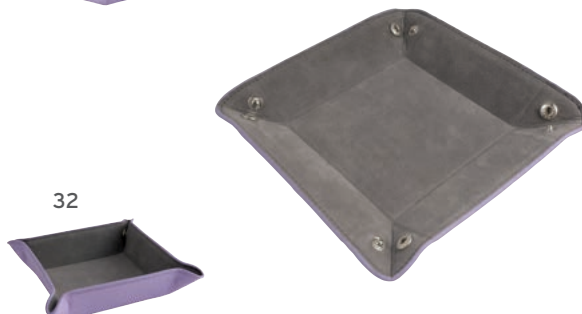

09434

Coprivande ripiegabile in nylon • Foldable dish or food cover • Couvre-aliments pliable en nylon

polyester 190T - 45 x 24 x 45 cm

30/120

16

13444

Porta oggetti in PVC trasparente • PVC transparent tray holder • Vide poche en PVC transparent

PVC - 23 x 23 cm

100/200

32

09700

Porta oggetti in ecopelle • Eco leather tray • Porte-objets en simili cuir

PVC - 17 x 17 cm

25/50

17815